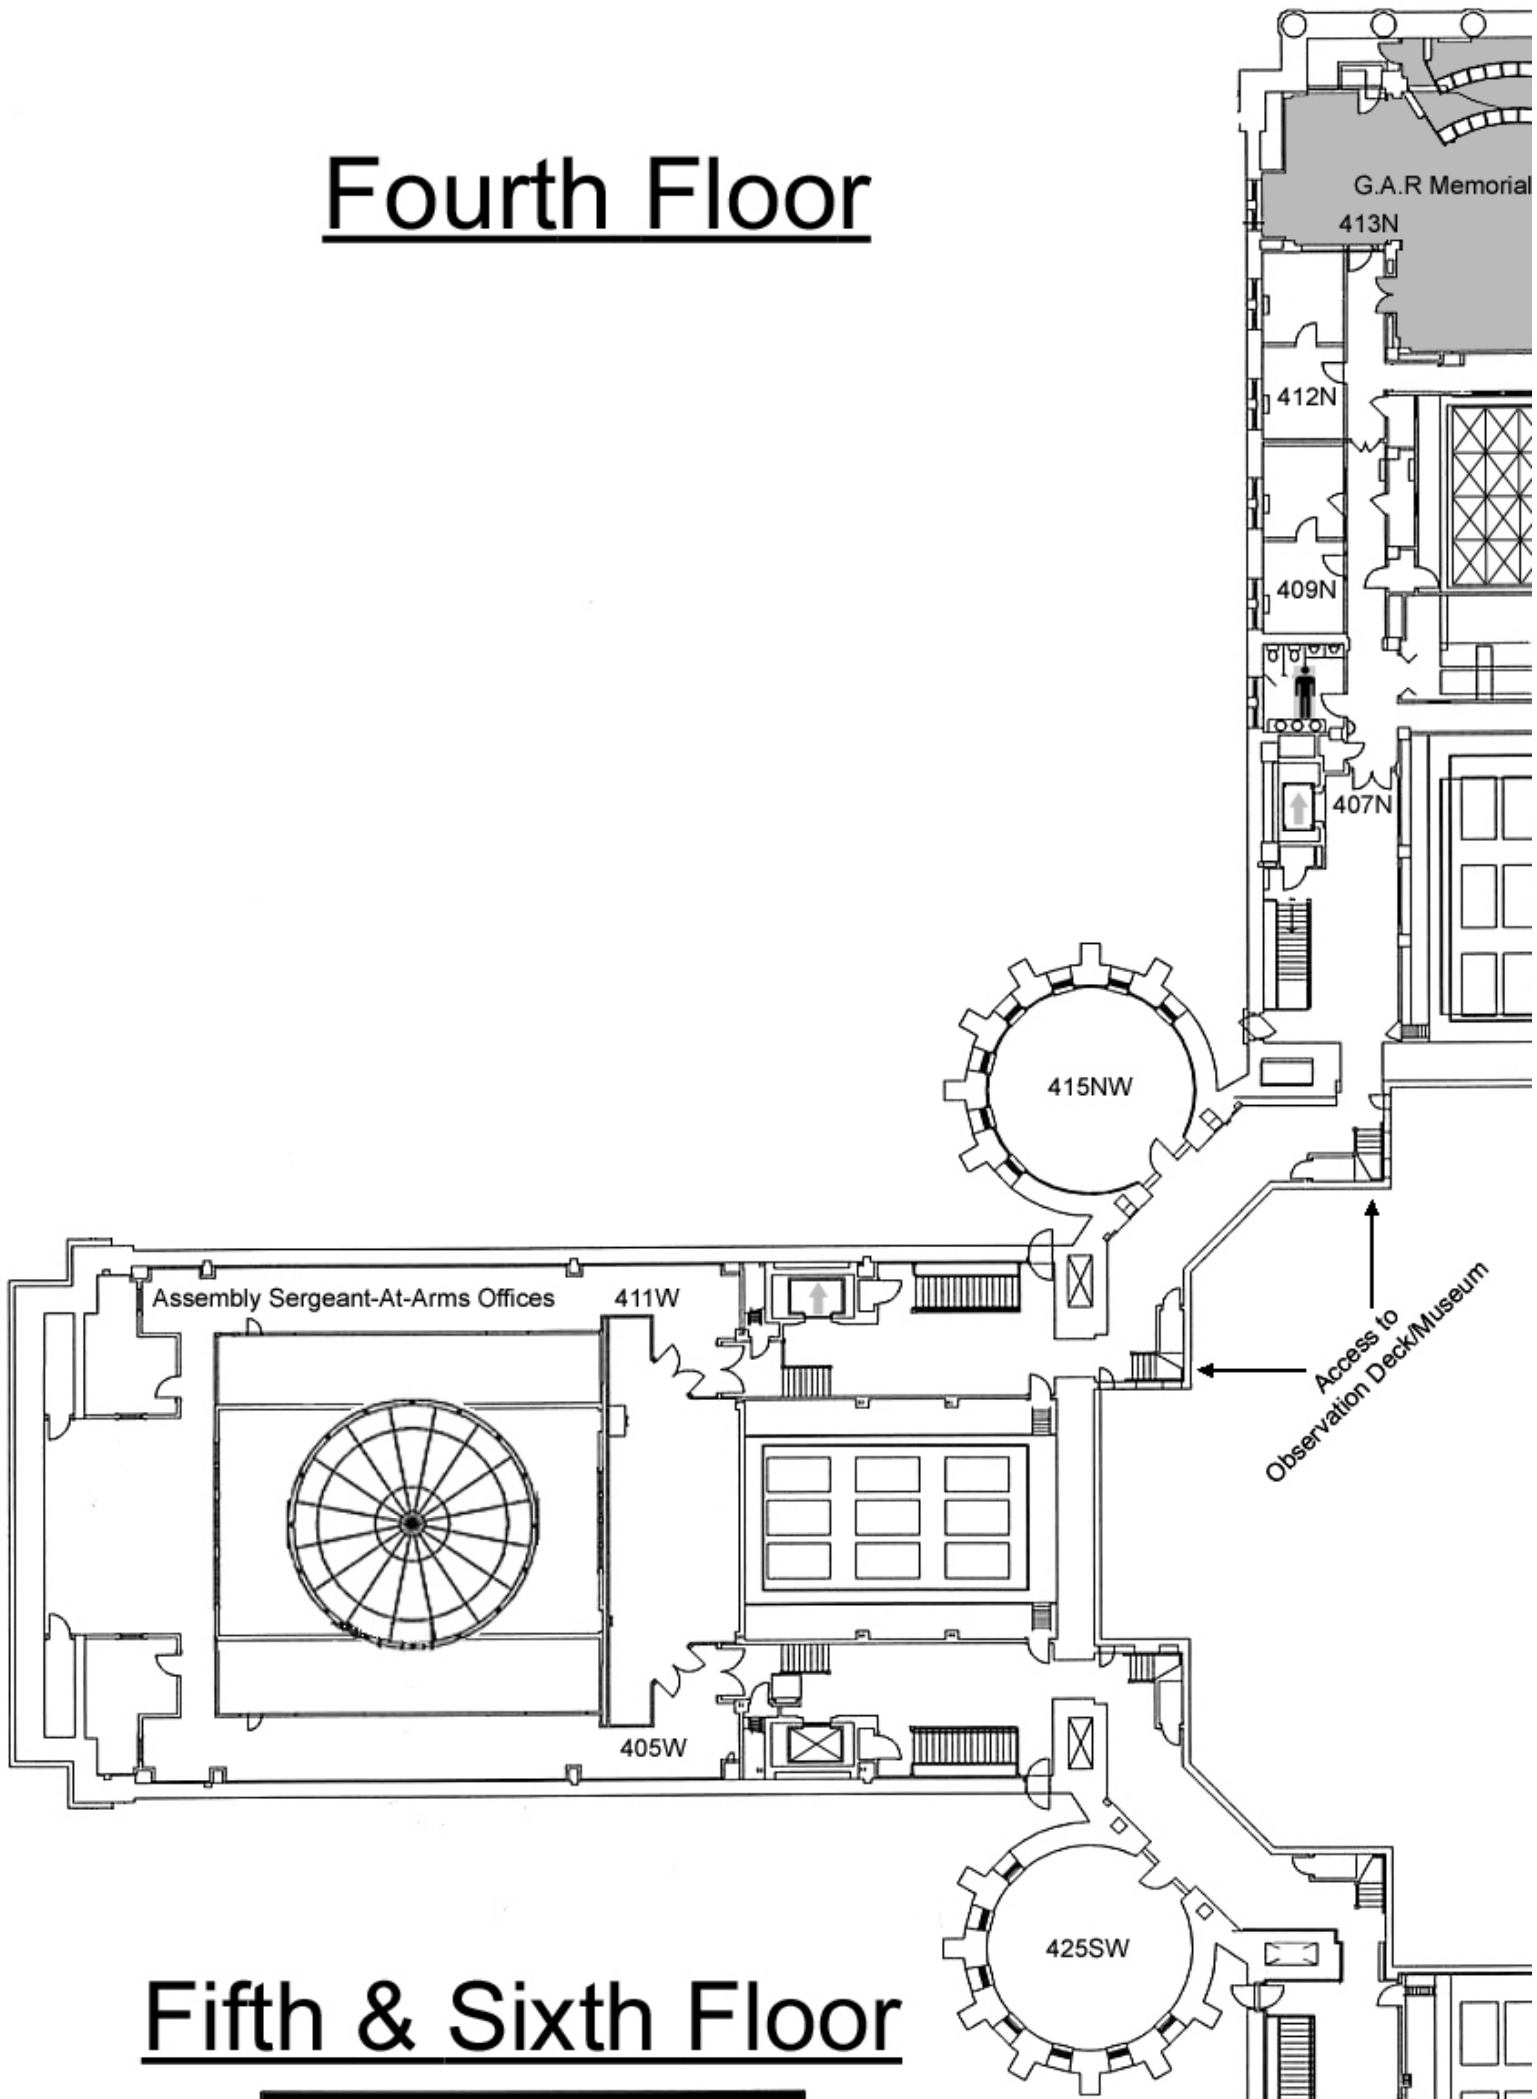

Fourth Floor