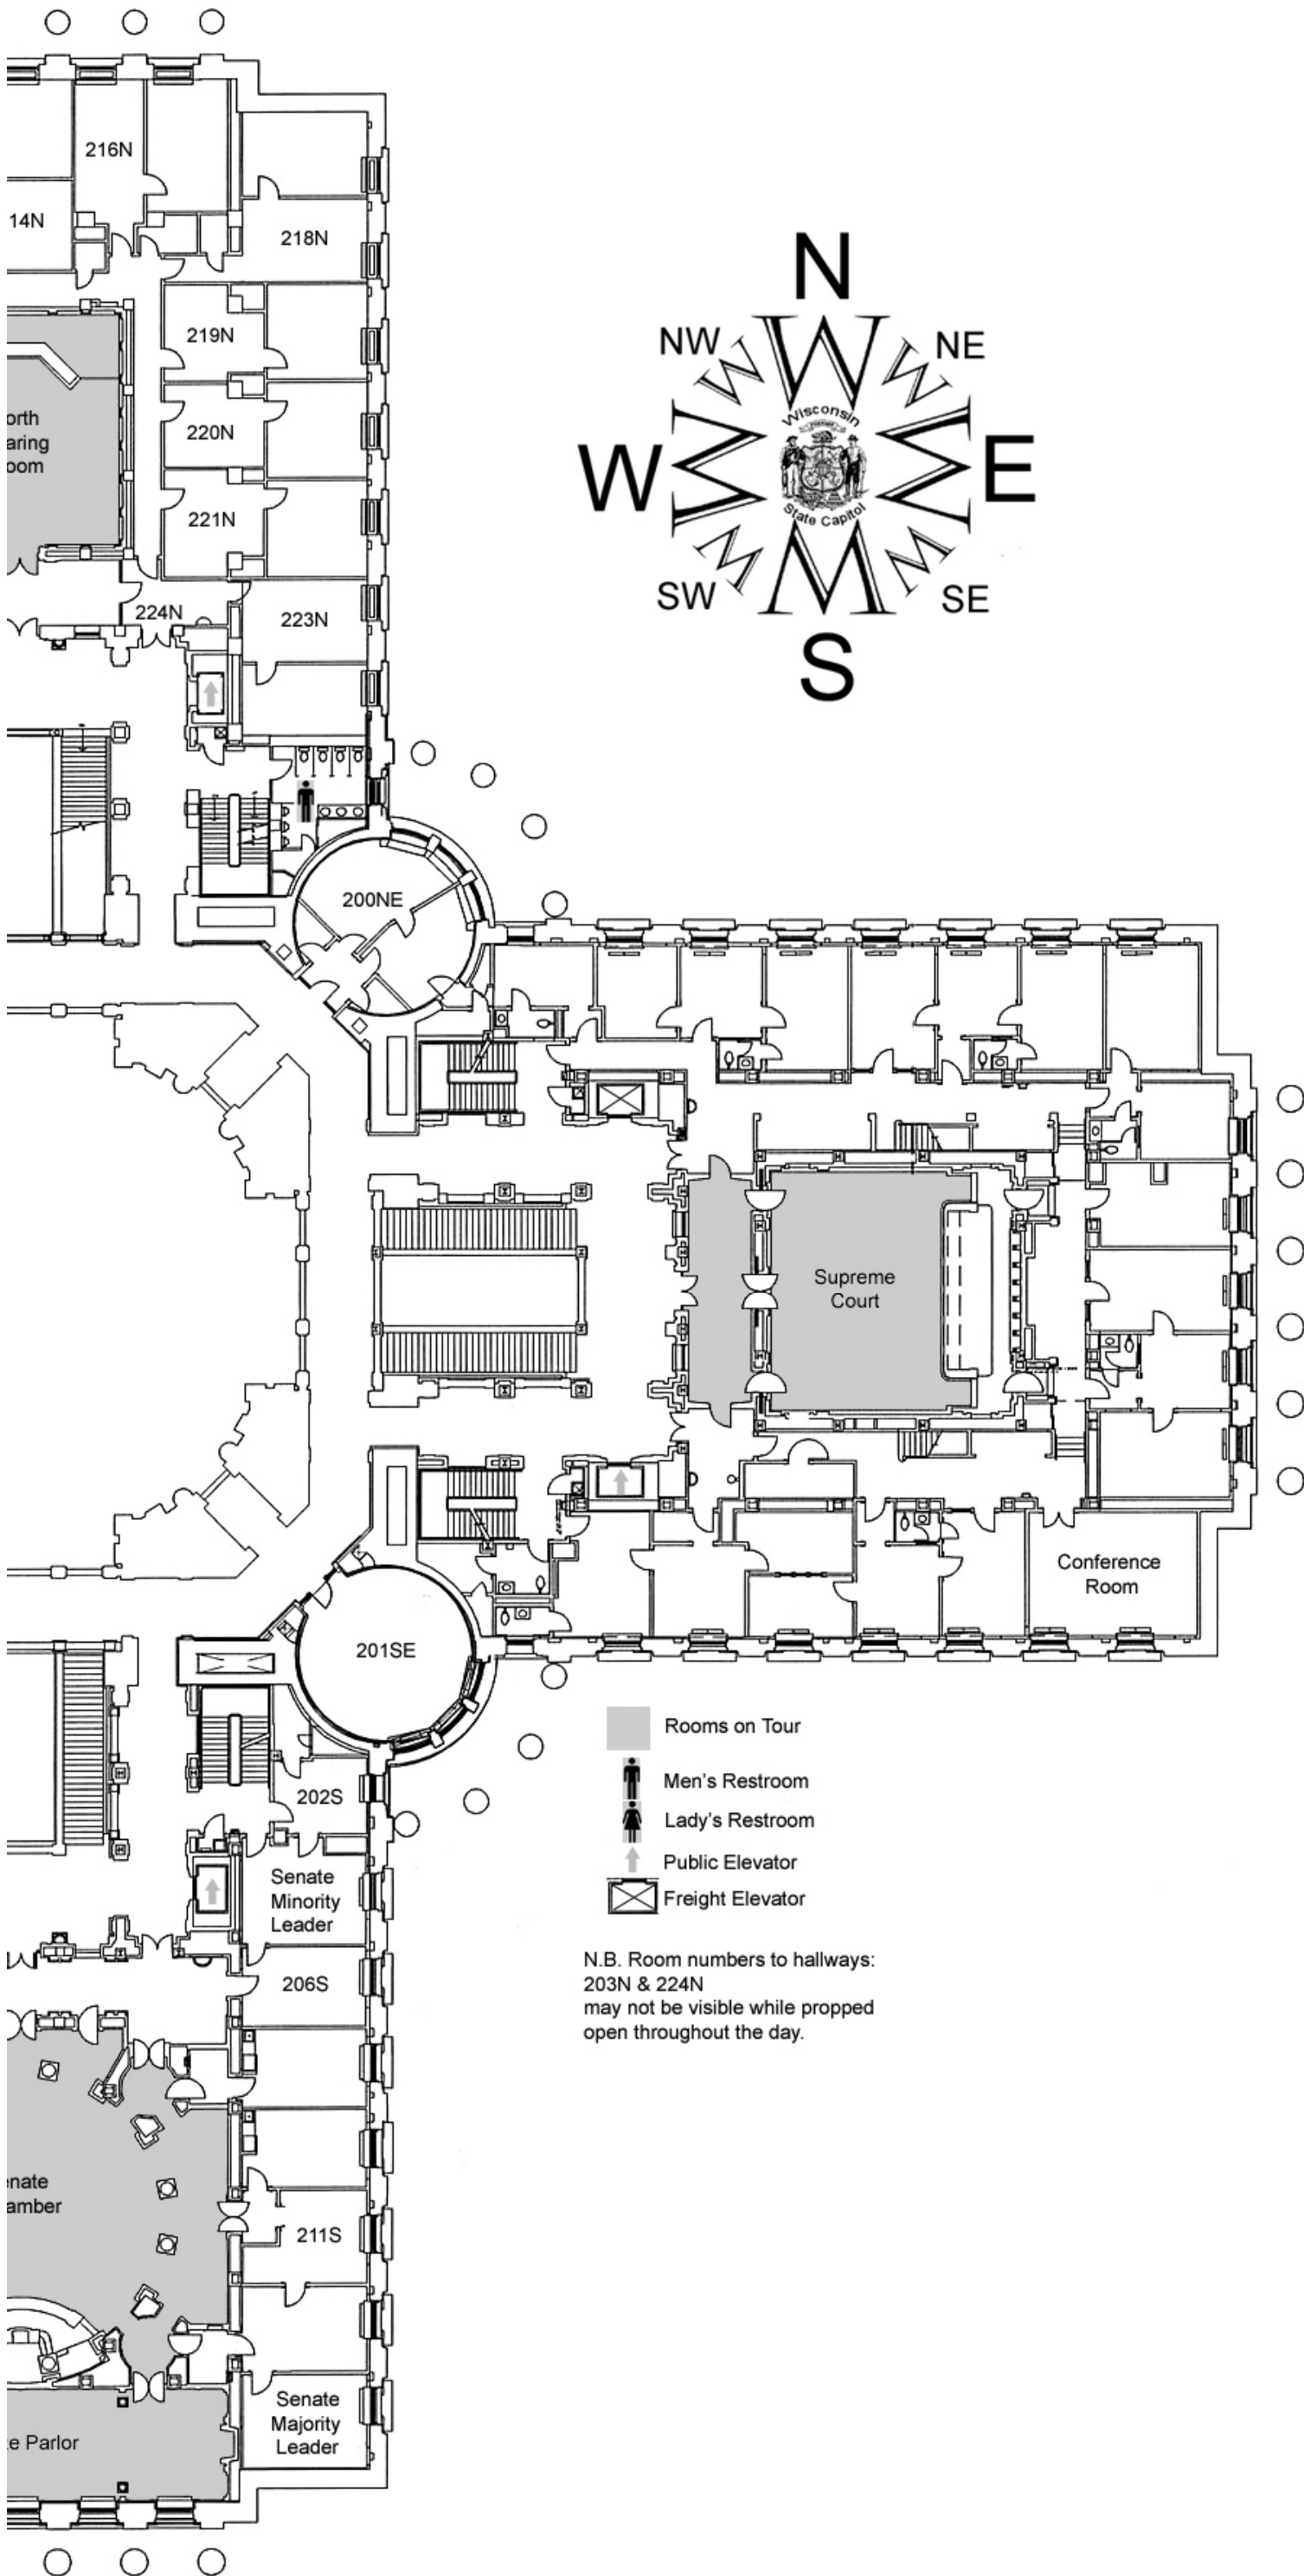

Basement

-  Men's Restroom
-  Women's Restroom
-  Unisex Restroom
-  Public Elevator
-  Freight Elevator
-  Public Payphone
-  Accessible Entrance

N.B. The room number to hallway 6S may not be visible during the day while the door is propped open.

Ground Floor

1st Floor

-  Rooms on Tour
-  Men's Restroom
-  Women's Restroom
-  Public Elevator
-  Freight Elevator

N.B. Room numbers to hallways:
 102N, 108N, 116N, 123N, 129N,
 110W, 118W,
 102S, 107S, & 120S
 may not be visible while propped
 open throughout the day.

First Floor

Second Floor

-  Rooms on Tour
-  Men's Restroom
-  Women's Restroom
-  Public Elevator
-  Freight Elevator
-  Accessible Gallery Entrance

N.B. Room numbers to hallways:
 303N, 321N,
 311W, 316W,
 304S, & 307S
 may not be visible while propped
 open throughout the day.