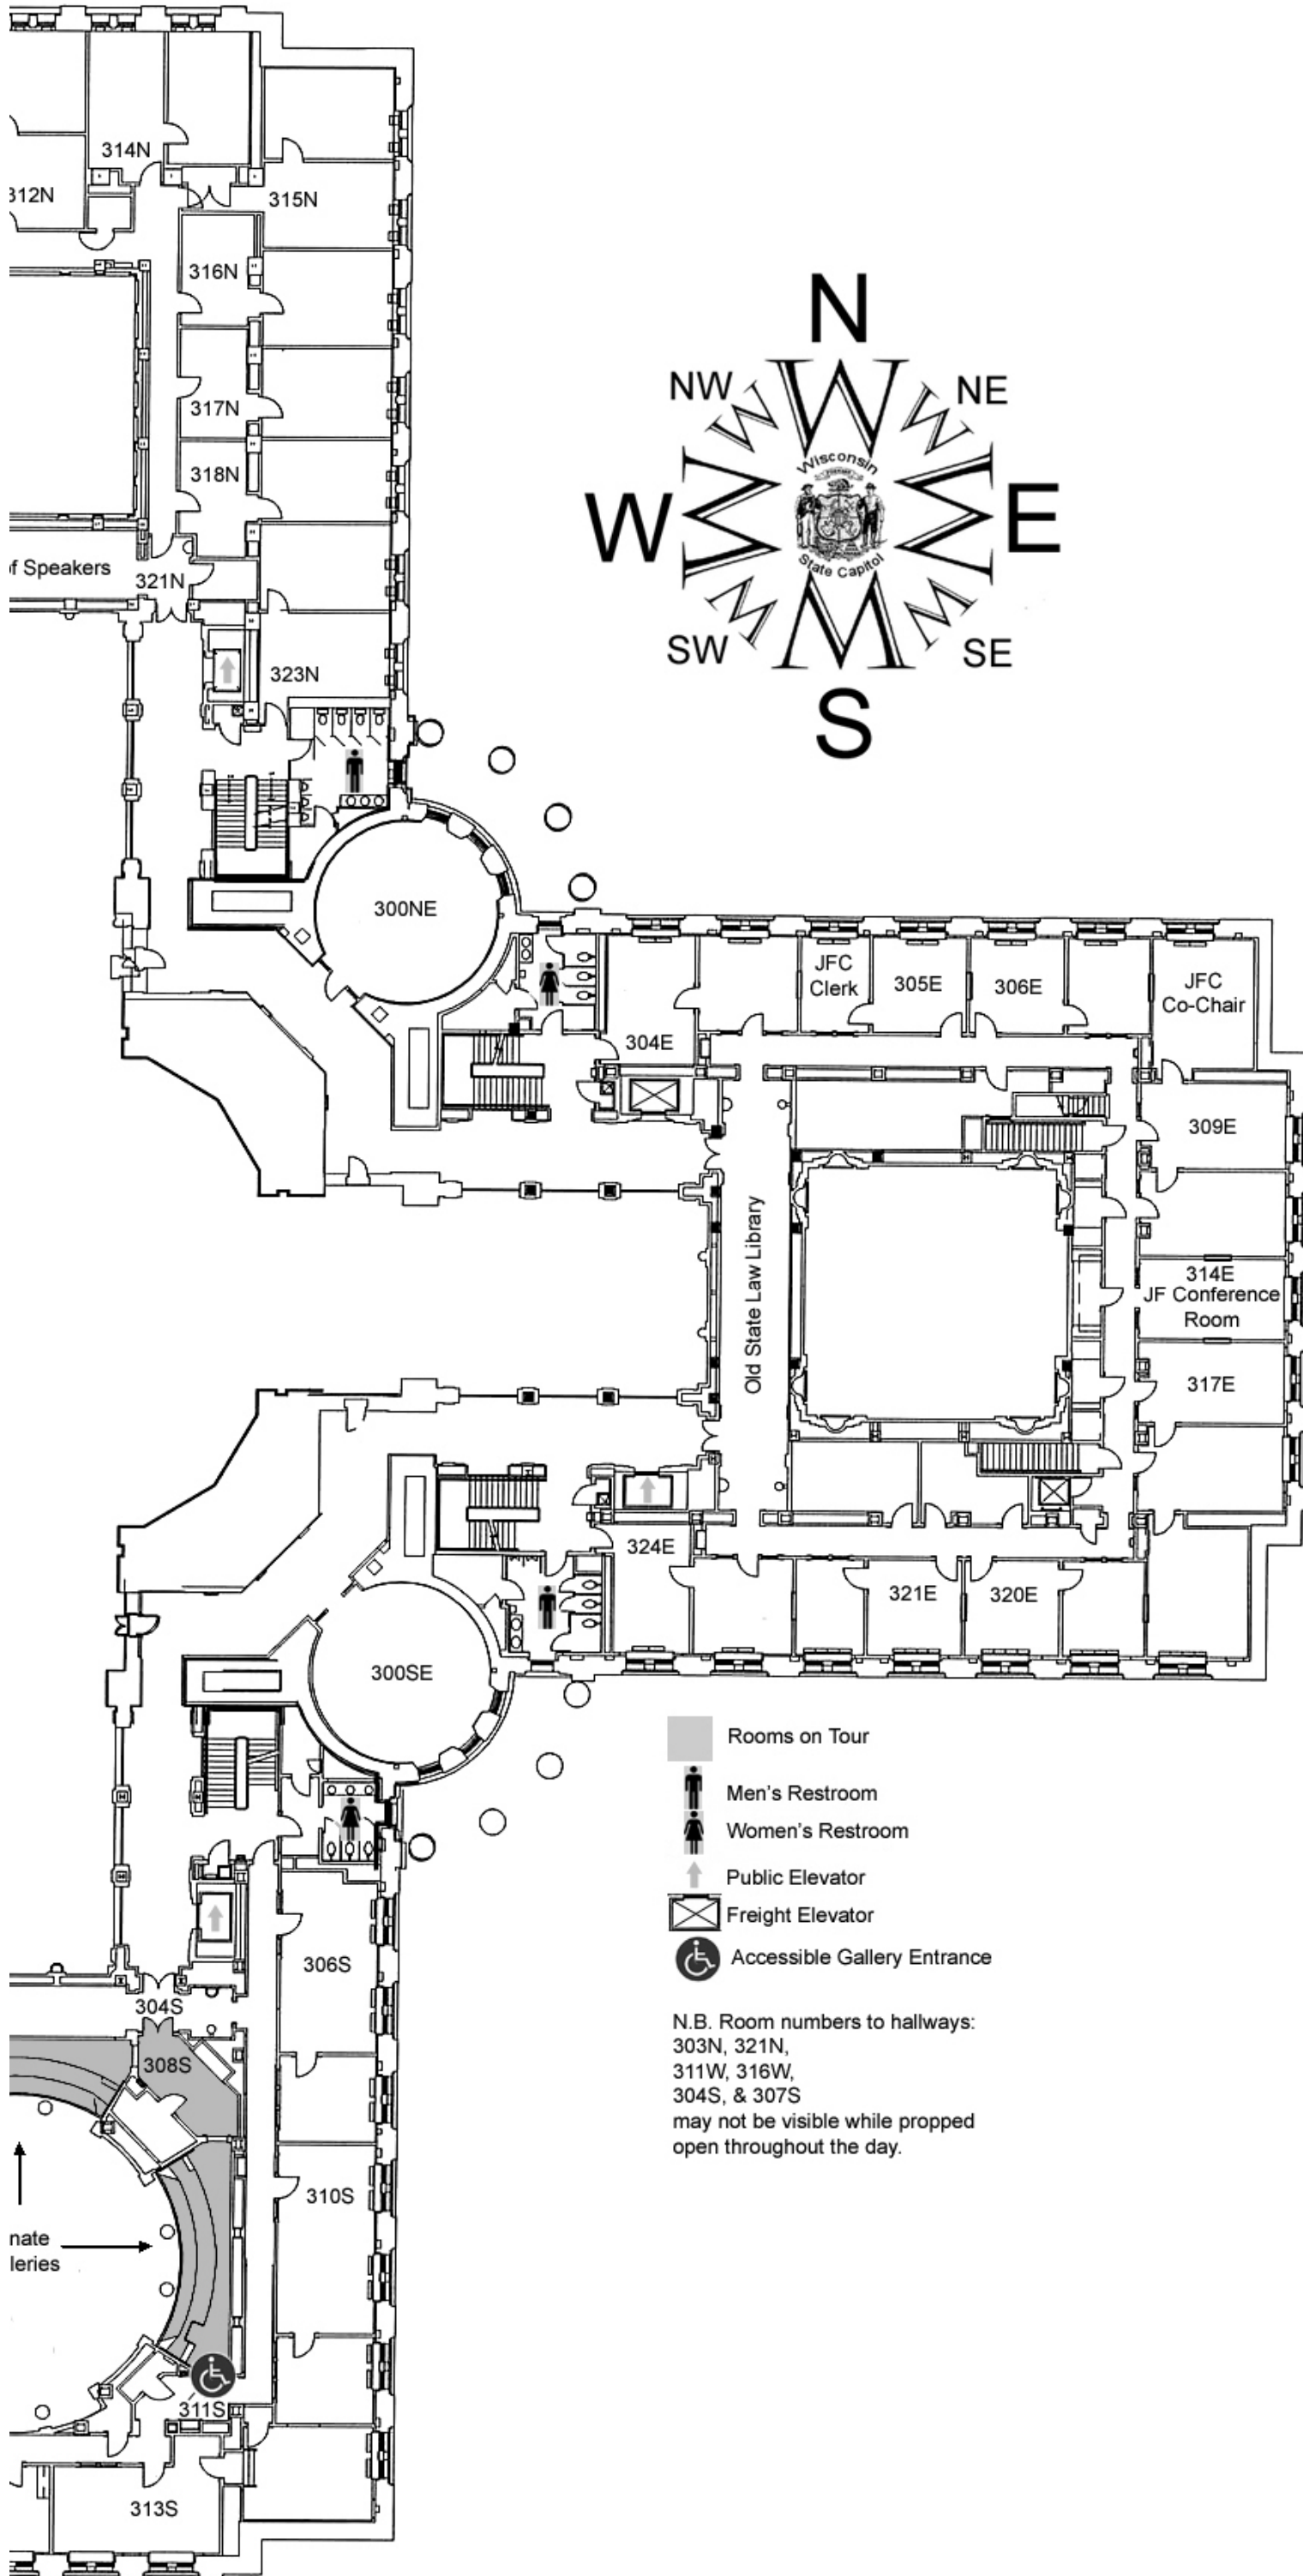

Basement

-  Men's Restroom
-  Women's Restroom
-  Unisex Restroom
-  Public Elevator
-  Freight Elevator
-  Public Payphone
-  Accessible Entrance

N.B. The room number to hallway 6S may not be visible during the day while the door is propped open.

Ground Floor

1st Floor

-  Rooms on Tour
-  Men's Restroom
-  Women's Restroom
-  Public Elevator
-  Freight Elevator

N.B. Room numbers to hallways:
 102N, 108N, 116N, 123N, 129N,
 110W, 118W,
 102S, 107S, & 120S
 may not be visible while propped
 open throughout the day.

First Floor

Second Floor

-  Rooms on Tour
-  Men's Restroom
-  Women's Restroom
-  Public Elevator
-  Freight Elevator
-  Accessible Gallery Entrance

N.B. Room numbers to hallways:
 303N, 321N,
 311W, 316W,
 304S, & 307S
 may not be visible while propped
 open throughout the day.