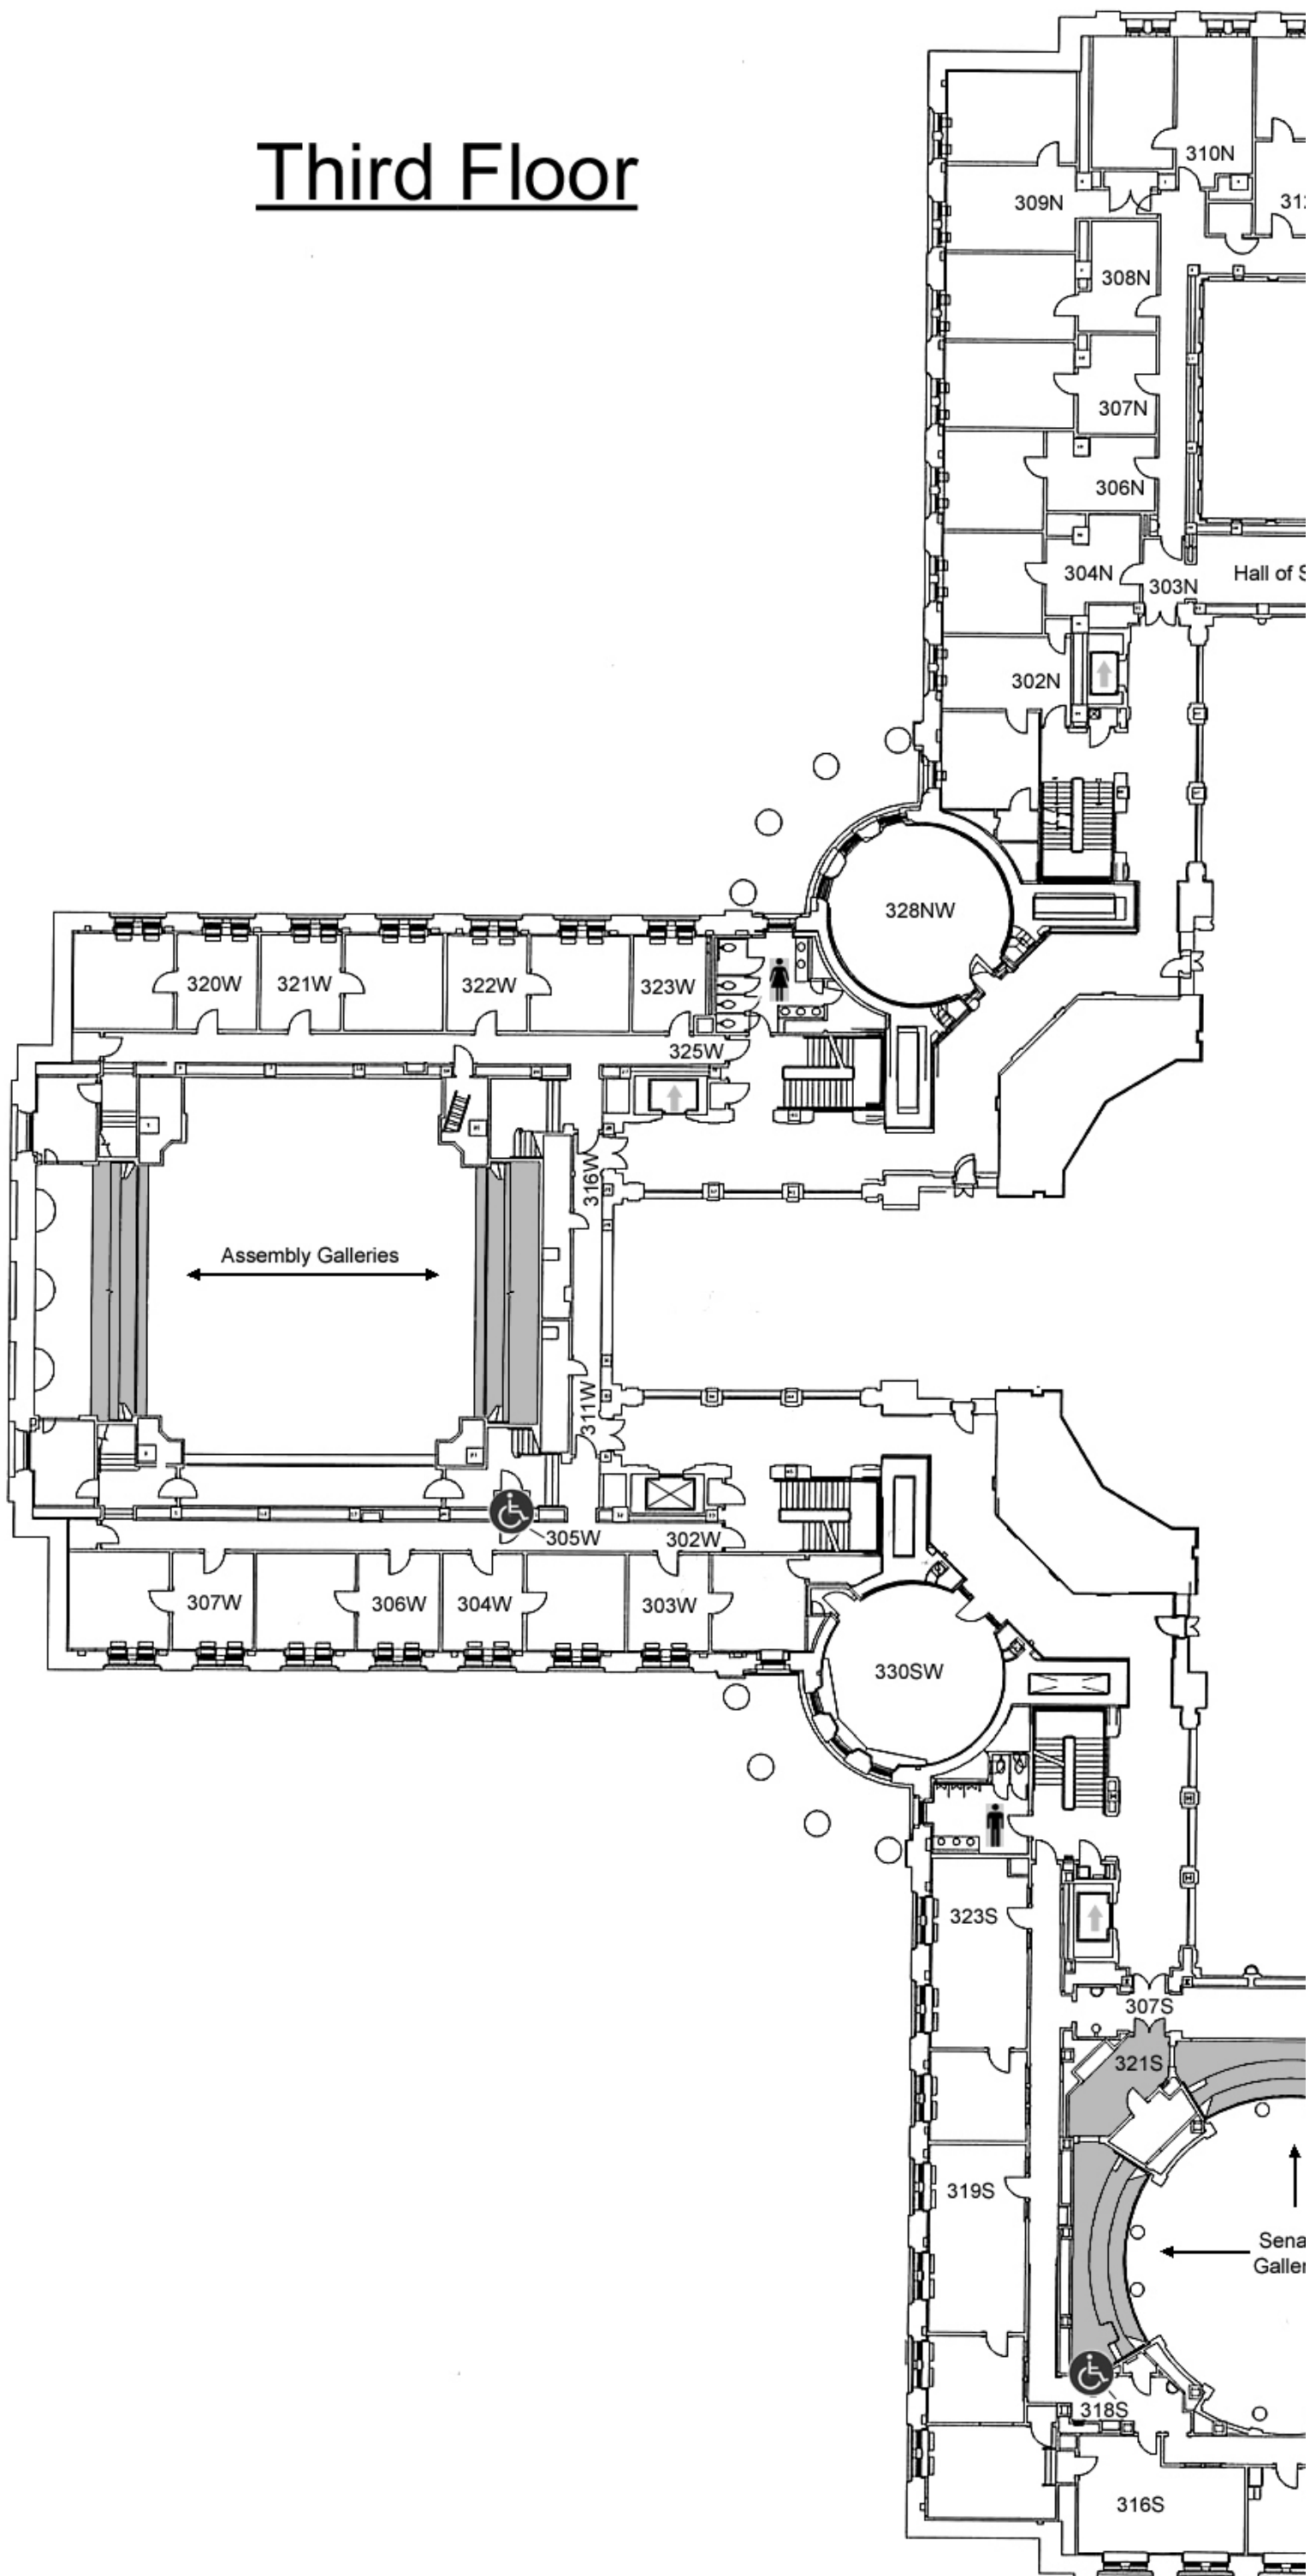

Third Floor