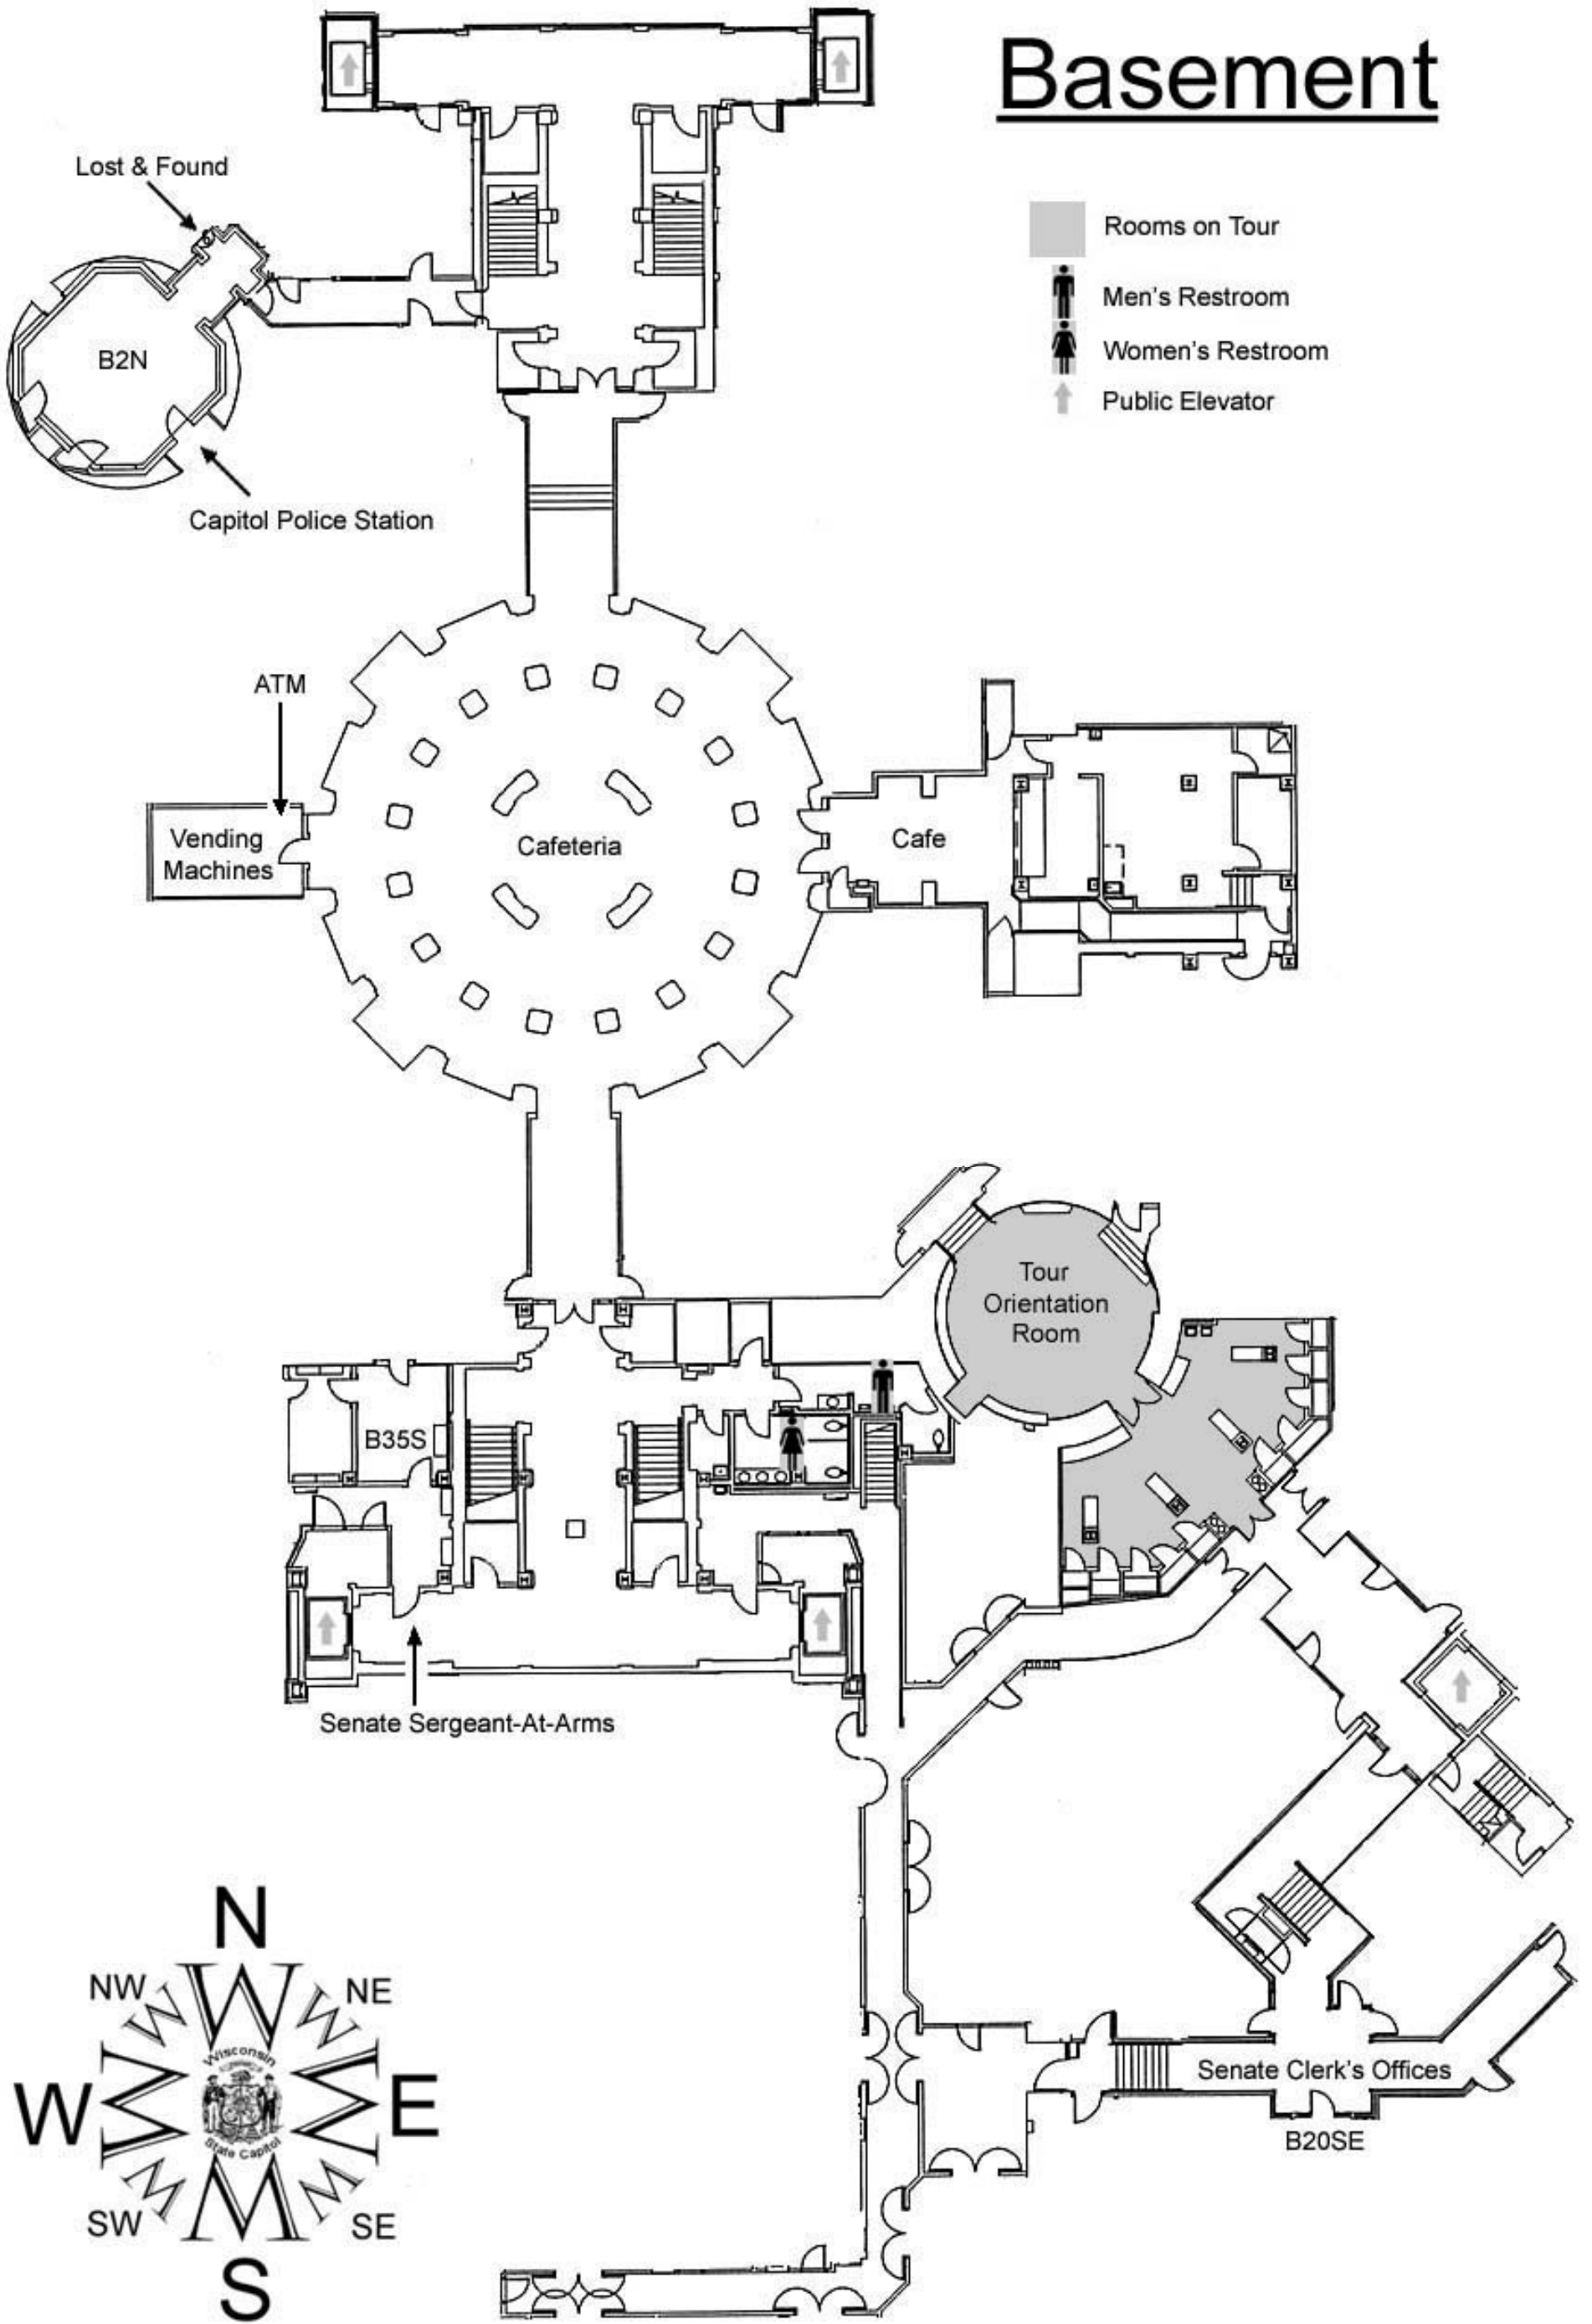

Basement

-  Men's Restroom
-  Women's Restroom
-  Unisex Restroom
-  Public Elevator
-  Freight Elevator
-  Public Payphone
-  Accessible Entrance

N.B. The room number to hallway 6S may not be visible during the day while the door is propped open.

Ground Floor

1st Floor

-  Rooms on Tour
-  Men's Restroom
-  Women's Restroom
-  Public Elevator
-  Freight Elevator

N.B. Room numbers to hallways:
 102N, 108N, 116N, 123N, 129N,
 110W, 118W,
 102S, 107S, & 120S
 may not be visible while propped
 open throughout the day.

First Floor

Second Floor

-  Rooms on Tour
-  Men's Restroom
-  Women's Restroom
-  Public Elevator
-  Freight Elevator
-  Accessible Gallery Entrance

N.B. Room numbers to hallways:
 303N, 321N,
 311W, 316W,
 304S, & 307S
 may not be visible while propped
 open throughout the day.