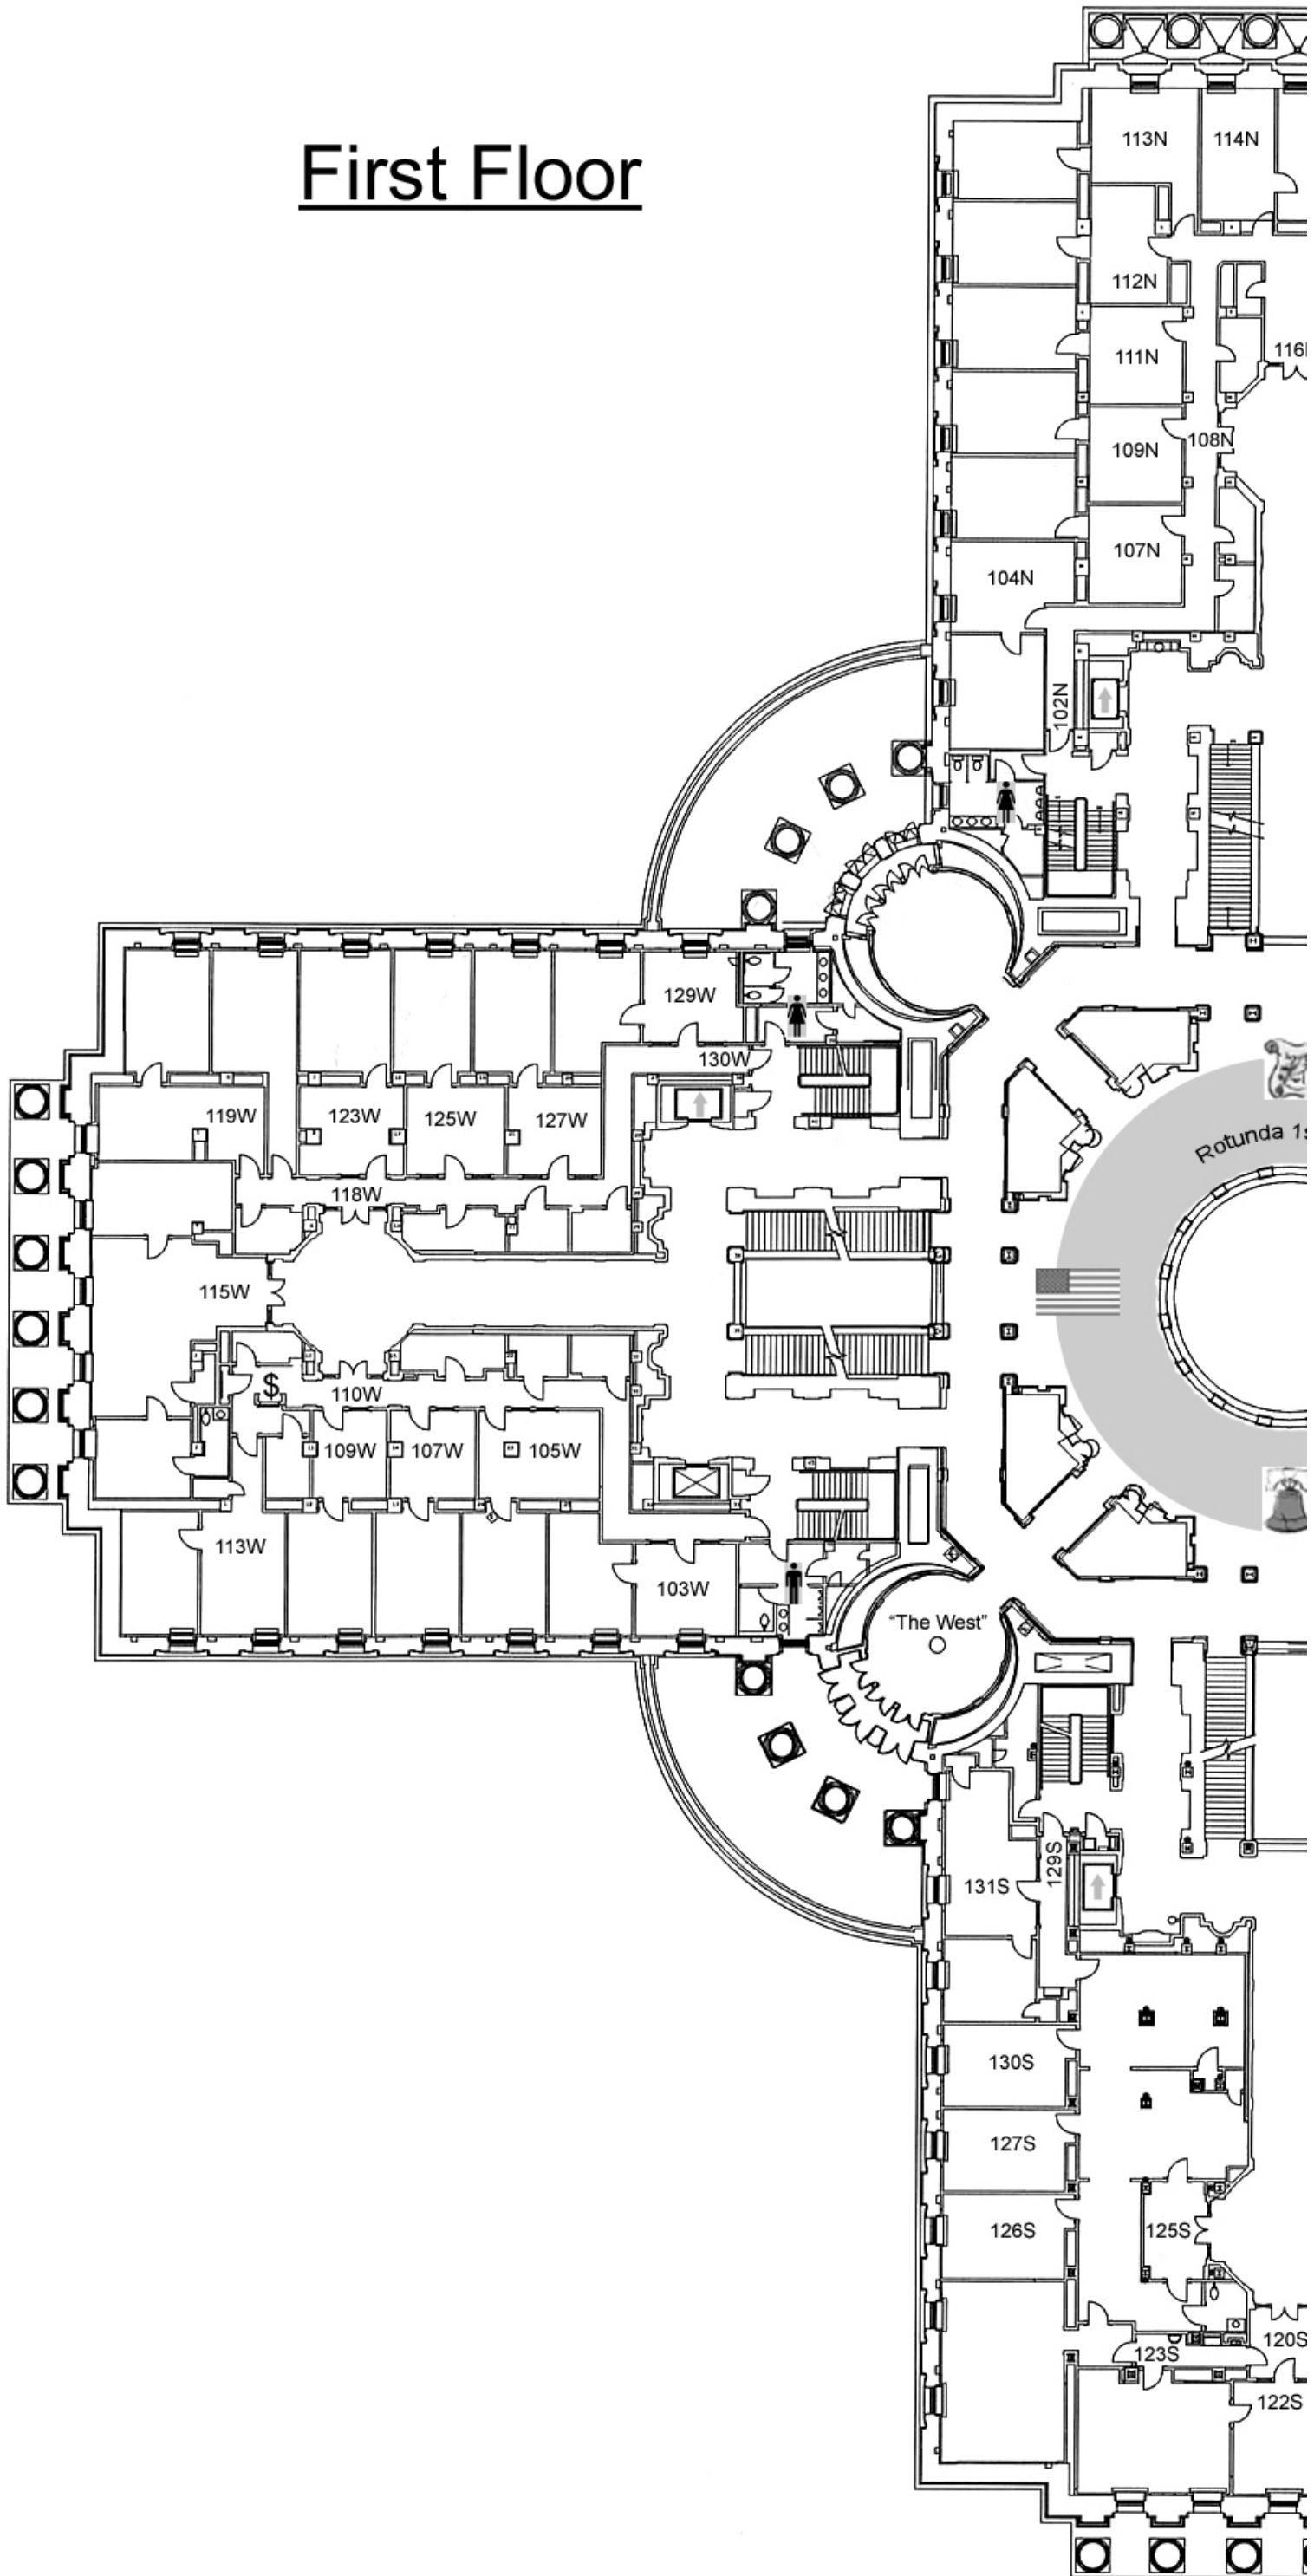

Basement

-  Men's Restroom
-  Women's Restroom
-  Unisex Restroom
-  Public Elevator
-  Freight Elevator
-  Public Payphone
-  Accessible Entrance

N.B. The room number to hallway 6S may not be visible during the day while the door is propped open.

Ground Floor

1st Floor

-  Rooms on Tour
-  Men's Restroom
-  Women's Restroom
-  Public Elevator
-  Freight Elevator

N.B. Room numbers to hallways:
 102N, 108N, 116N, 123N, 129N,
 110W, 118W,
 102S, 107S, & 120S
 may not be visible while propped
 open throughout the day.

First Floor

Second Floor

-  Rooms on Tour
-  Men's Restroom
-  Women's Restroom
-  Public Elevator
-  Freight Elevator
-  Accessible Gallery Entrance

N.B. Room numbers to hallways:
 303N, 321N,
 311W, 316W,
 304S, & 307S
 may not be visible while propped
 open throughout the day.