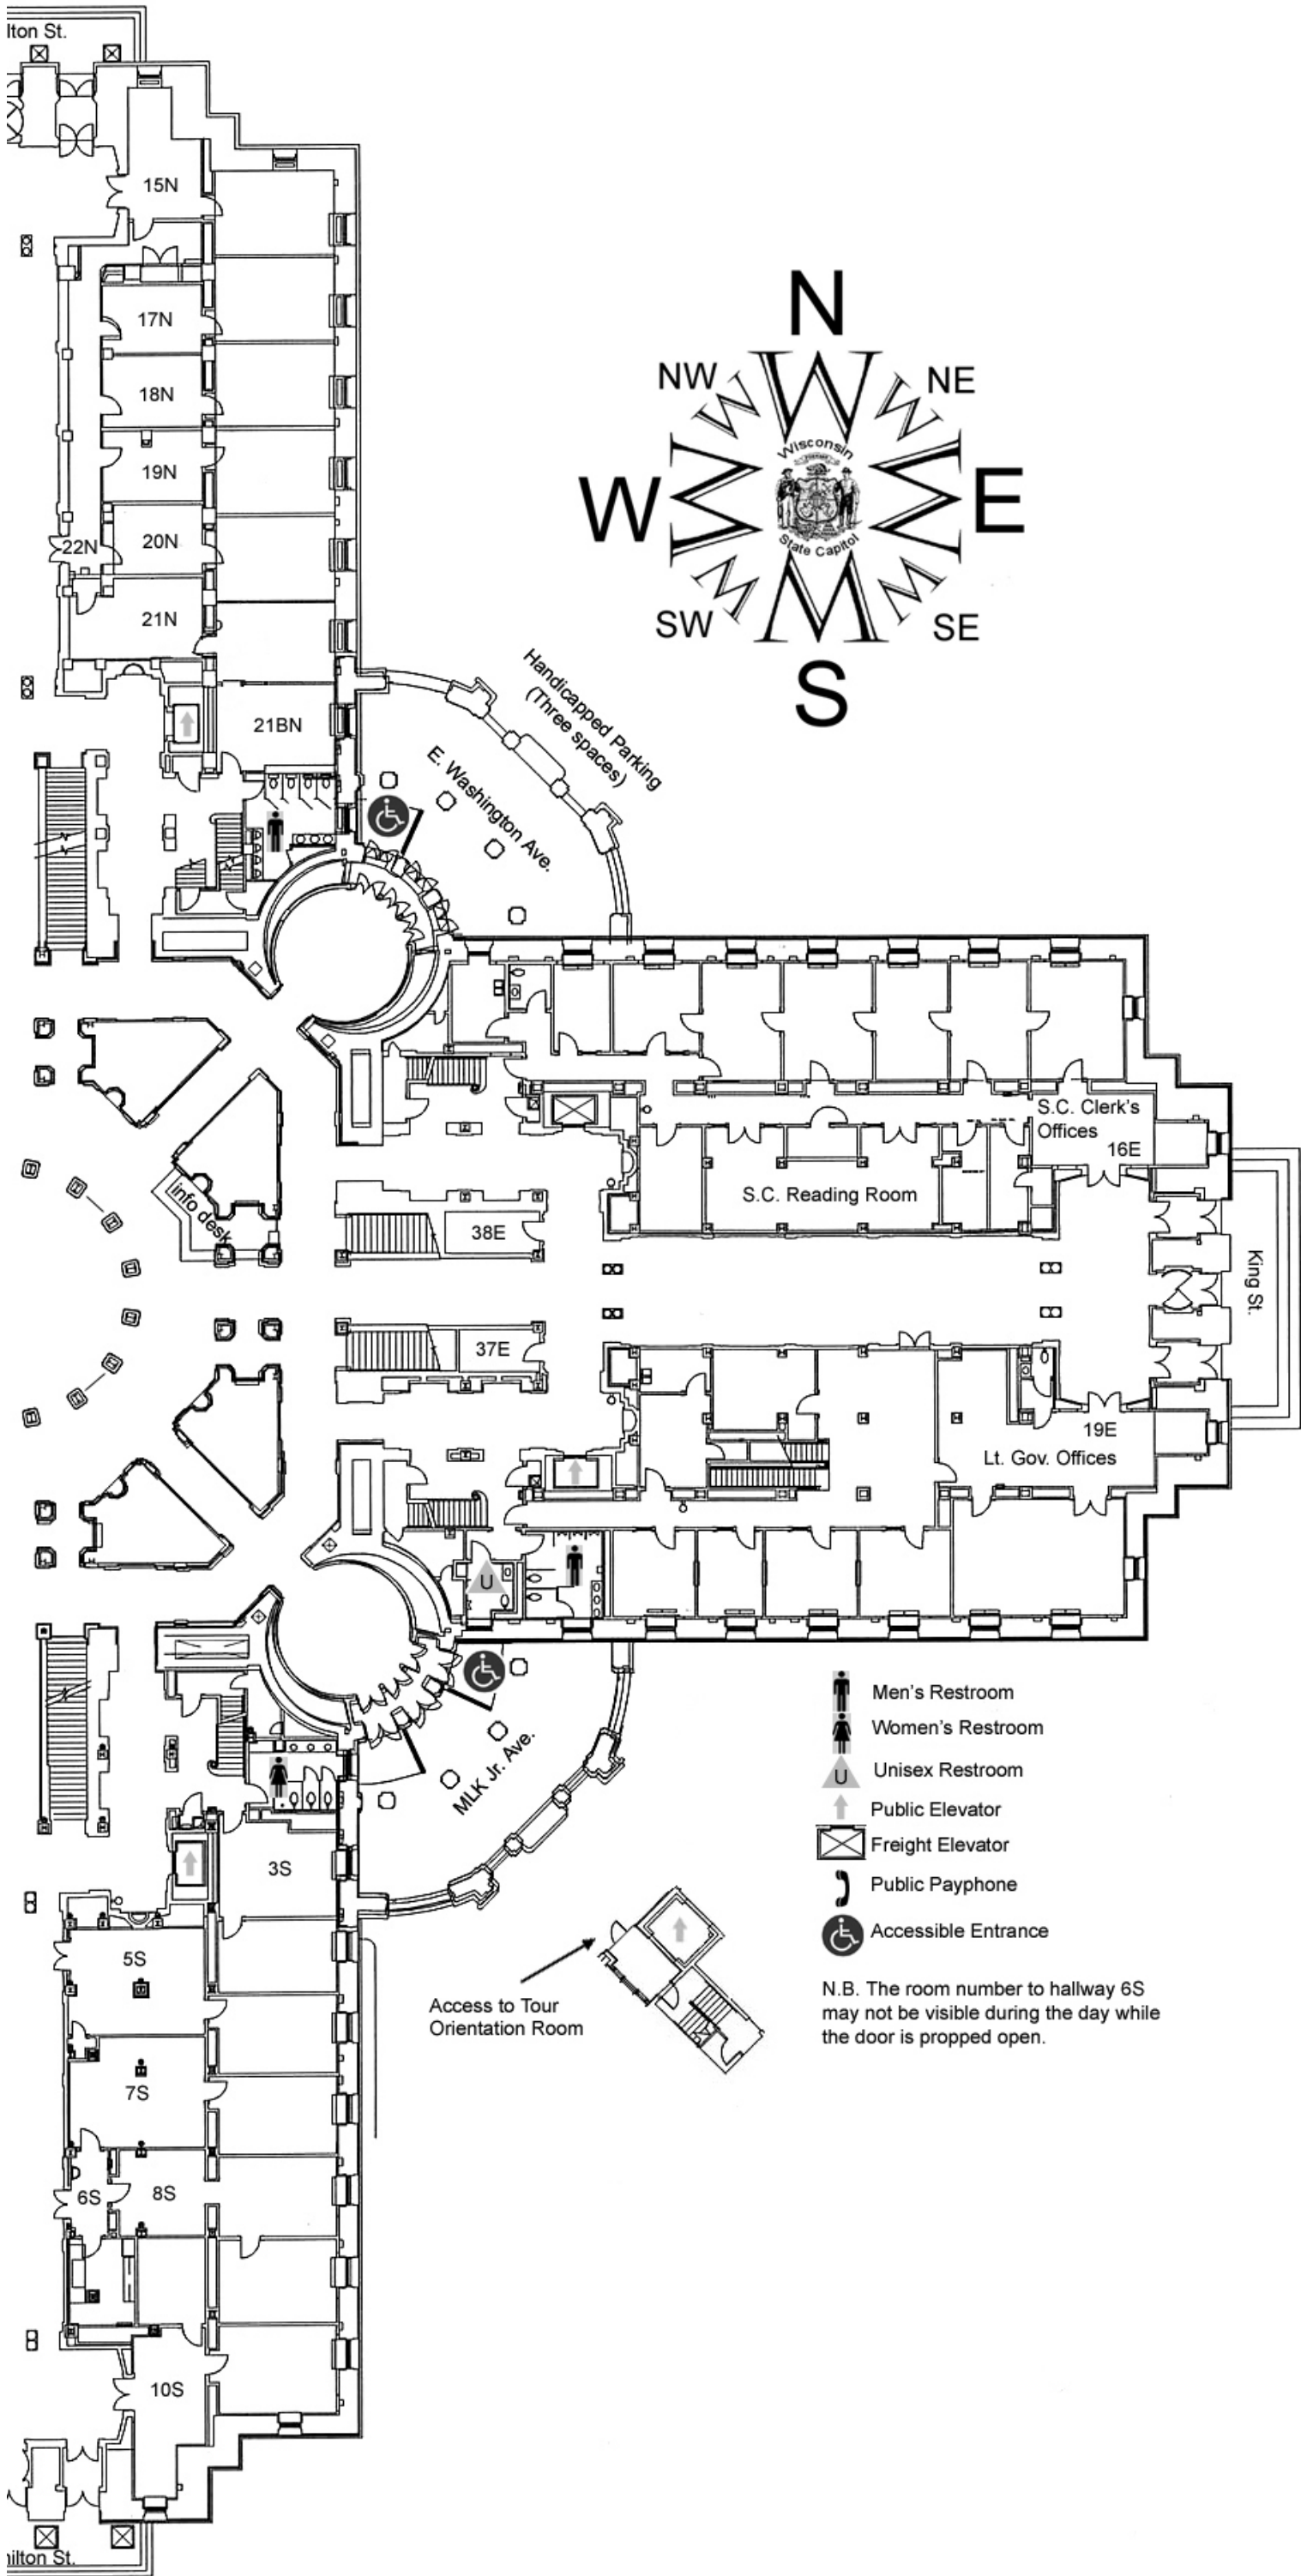

Basement

-  Men's Restroom
-  Women's Restroom
-  Unisex Restroom
-  Public Elevator
-  Freight Elevator
-  Public Payphone
-  Accessible Entrance

N.B. The room number to hallway 6S may not be visible during the day while the door is propped open.

Ground Floor

1st Floor

-  Rooms on Tour
-  Men's Restroom
-  Women's Restroom
-  Public Elevator
-  Freight Elevator

N.B. Room numbers to hallways:
 102N, 108N, 116N, 123N, 129N,
 110W, 118W,
 102S, 107S, & 120S
 may not be visible while propped
 open throughout the day.

First Floor

Second Floor

-  Rooms on Tour
-  Men's Restroom
-  Women's Restroom
-  Public Elevator
-  Freight Elevator
-  Accessible Gallery Entrance

N.B. Room numbers to hallways:
 303N, 321N,
 311W, 316W,
 304S, & 307S
 may not be visible while propped
 open throughout the day.