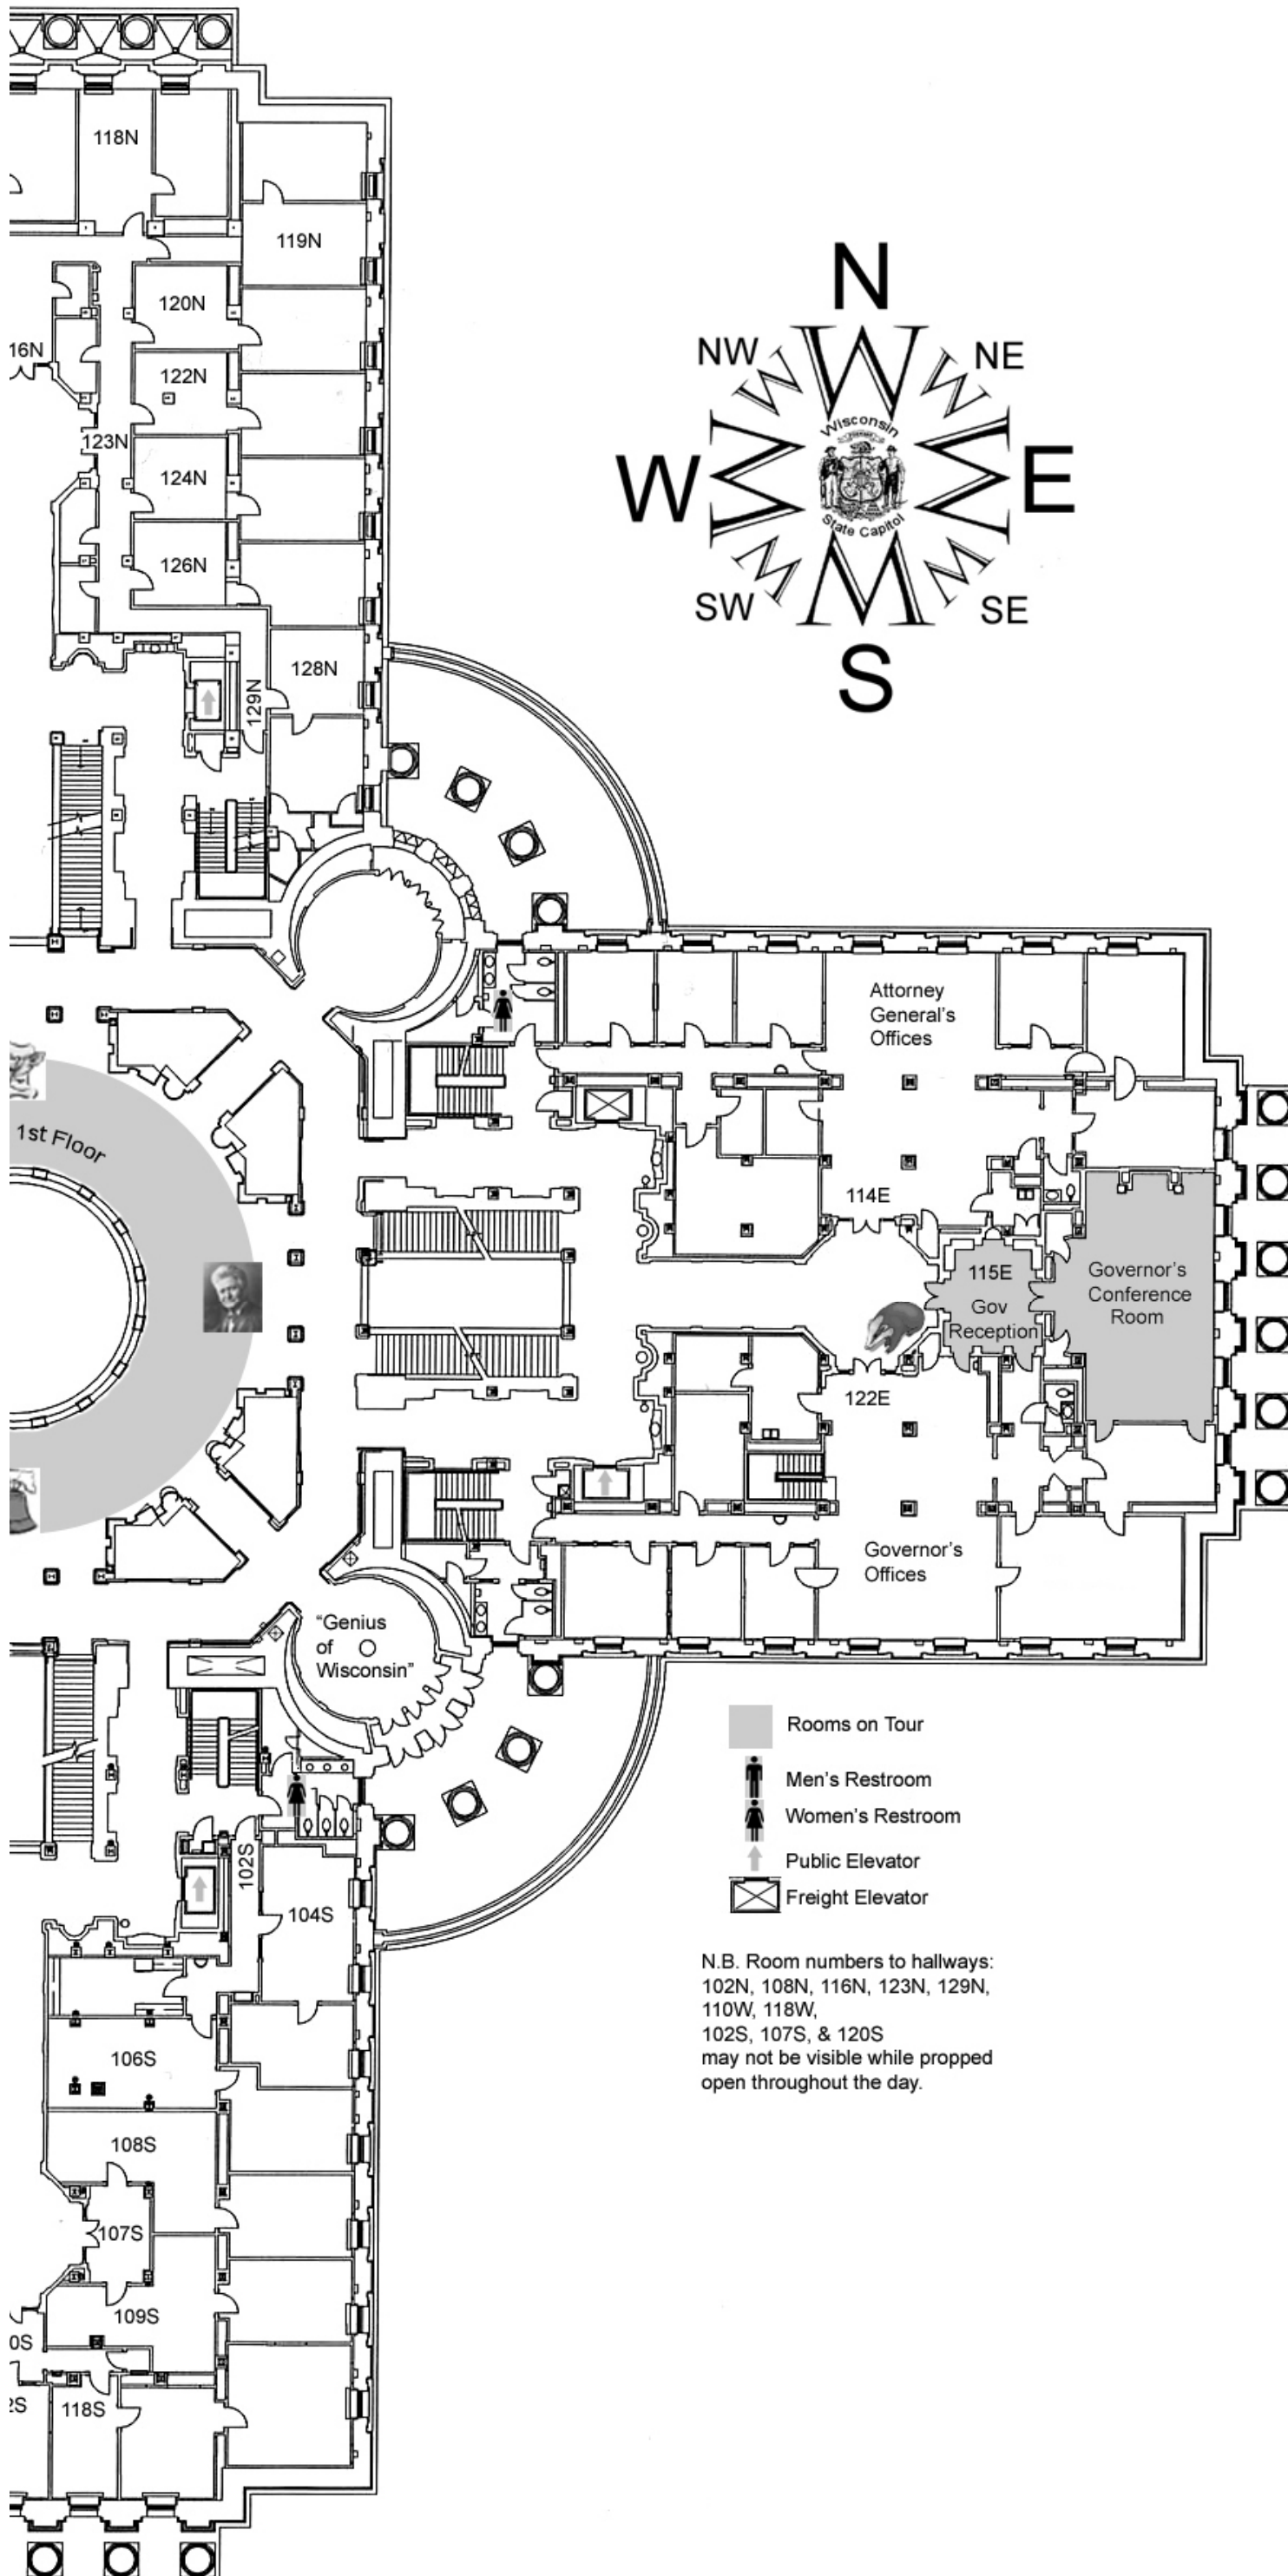

Basement

-  Men's Restroom
-  Women's Restroom
-  Unisex Restroom
-  Public Elevator
-  Freight Elevator
-  Public Payphone
-  Accessible Entrance

N.B. The room number to hallway 6S may not be visible during the day while the door is propped open.

Ground Floor

1st Floor

-  Rooms on Tour
-  Men's Restroom
-  Women's Restroom
-  Public Elevator
-  Freight Elevator

N.B. Room numbers to hallways:
 102N, 108N, 116N, 123N, 129N,
 110W, 118W,
 102S, 107S, & 120S
 may not be visible while propped
 open throughout the day.

First Floor

Second Floor

-  Rooms on Tour
-  Men's Restroom
-  Women's Restroom
-  Public Elevator
-  Freight Elevator
-  Accessible Gallery Entrance

N.B. Room numbers to hallways:
 303N, 321N,
 311W, 316W,
 304S, & 307S
 may not be visible while propped
 open throughout the day.