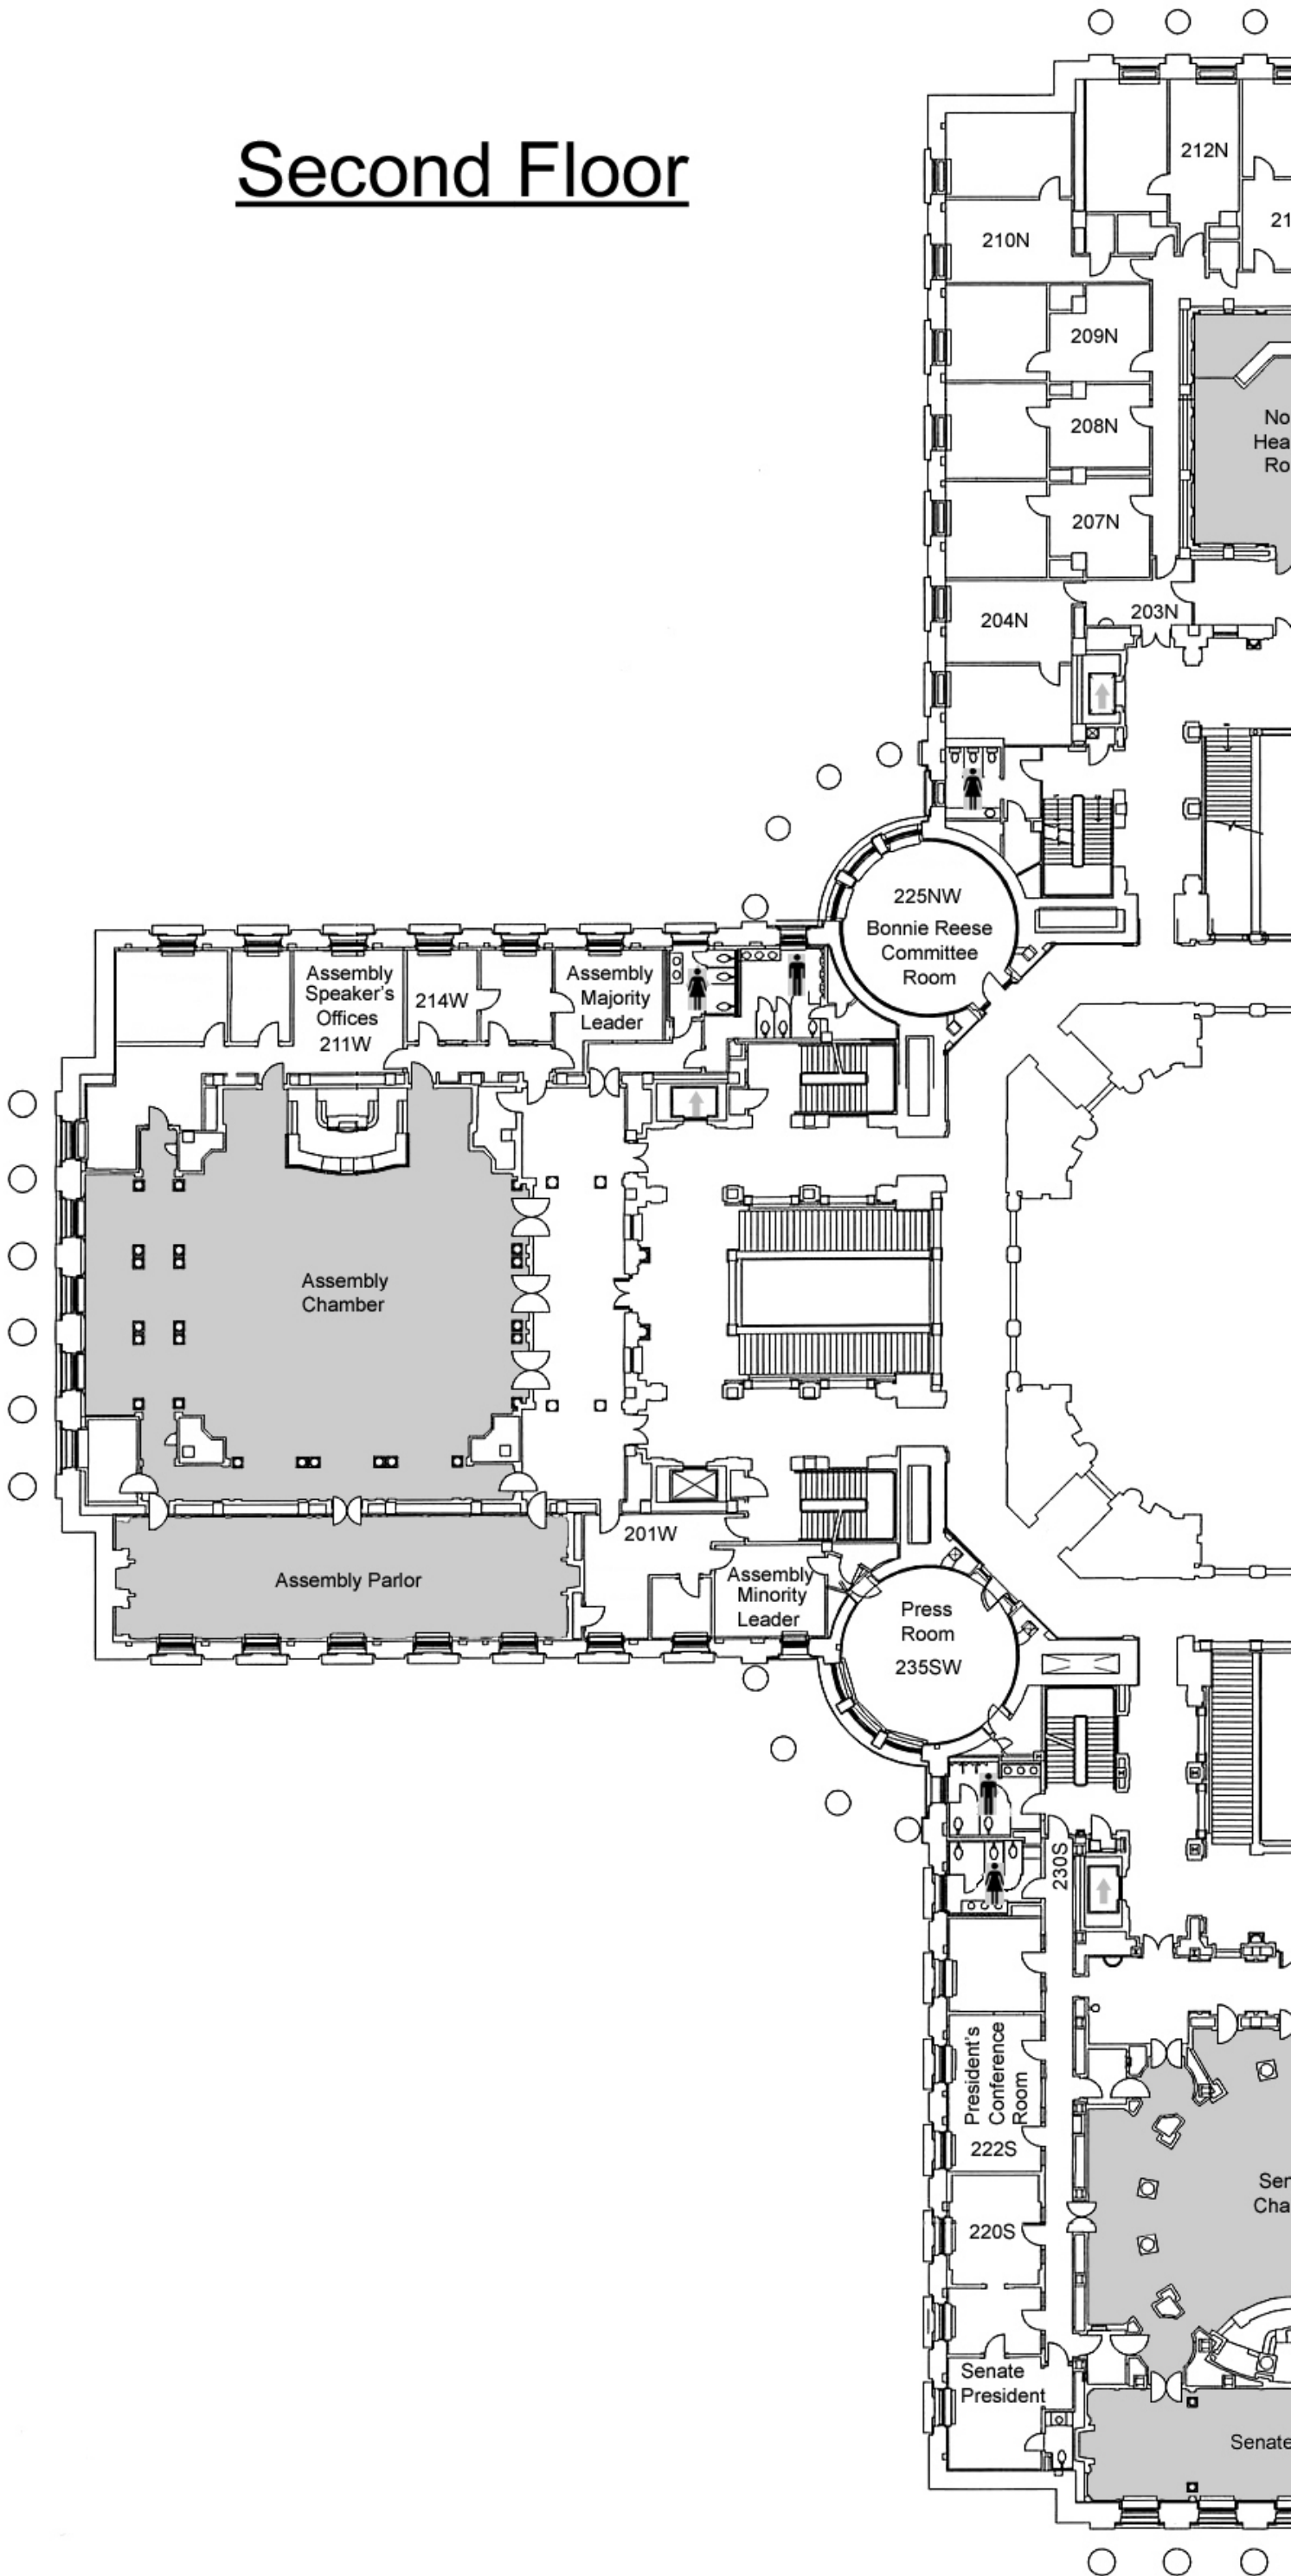

Basement

-  Men's Restroom
-  Women's Restroom
-  Unisex Restroom
-  Public Elevator
-  Freight Elevator
-  Public Payphone
-  Accessible Entrance

N.B. The room number to hallway 6S may not be visible during the day while the door is propped open.

Ground Floor

1st Floor

-  Rooms on Tour
-  Men's Restroom
-  Women's Restroom
-  Public Elevator
-  Freight Elevator

N.B. Room numbers to hallways:
 102N, 108N, 116N, 123N, 129N,
 110W, 118W,
 102S, 107S, & 120S
 may not be visible while propped
 open throughout the day.

First Floor

Second Floor

-  Rooms on Tour
-  Men's Restroom
-  Women's Restroom
-  Public Elevator
-  Freight Elevator
-  Accessible Gallery Entrance

N.B. Room numbers to hallways:
 303N, 321N,
 311W, 316W,
 304S, & 307S
 may not be visible while propped
 open throughout the day.